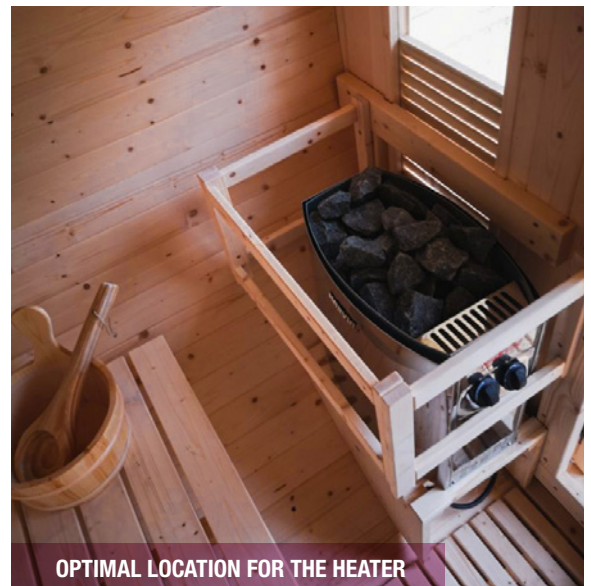

Models shown with a light oak stain, sold in raw wood

	URBAN	BELLA	LUNA	NOVA
Reference	SN-B130E	SN-T160E	SN-T250E	SN-B200E
Number of seats	2 seated places	3 seated places or 1 lying down + 1 seated	6 seated places or 3 lying	6 seated places or 3 lying
Dimensions	150 x 130 x 200 cm	160 x 205 x 220 cm	250 x 205 x 220 cm	205 x 205 x 220 cm
Lighting	7-color LED chromotherapy (with adjustment remote control)			
Structure and woodwork	Canadian spruce			
Equipment and accessories	Raised interior bench and footrest	Double-level bench Ergonomic multi-position upper bench, foldable, with integrated headrest Bucket, ladle, sand timer, thermometer, hygrometer included		
Recommended heater* (not included)	4.5kW	From 4.5 to 6kW	From 6 to 8 kW	From 6 to 8 kW (wood-burning stove option)

*The sizing of the heater depends on the conditions of use.
The minimum power indicated is for use from April to October.