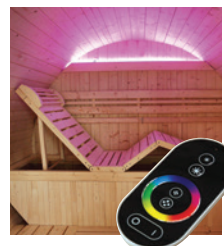

GLASS FRONT WITH LOUVERS

* Luna model only

WOOD SPECIES

CANADIAN SPRUCE

With its light beige tones, spruce is a delicately scented wood with remarkable qualities. Its soft texture, resistance to temperature variations, and insulating properties make it an ideal wood for an exceptional sauna.

INCLUDED ACCESSORIES

INTEGRATED
CHROMOTHERAPY

TRADITIONAL SAUNA KIT
WOODEN BUCKET /
LADLE / THERMOMETER /
HYGROMETER

SHINGLES

GAÏA URBAN

GAÏA BELLA

GAÏA LUNA

GAÏA NOVA