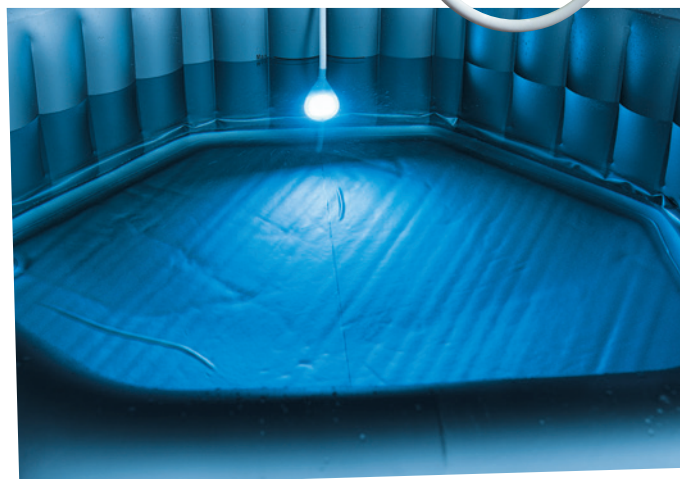

BRIGHT SPOT FOR SPA

Low voltage waterproof light
equipped with a rechargeable
battery. Add colour to your spa!
Suited to all spas and usable
everywhere.
SP-N1407542