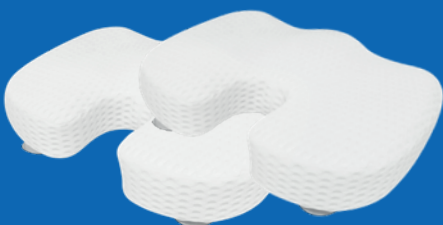

## OFFSET UMBRELLA

Classic and elegant, the Netspa umbrella shelters you from the sun's rays during the day, and offers you a bright atmosphere at night thanks to its clever LEDs integrated into the structure and powered by a solar panel. Diameter 250 cm, base included.

## INFLATABLE COVER

5 persons (square) - *SP-N1405869*

4 persons (round) - *SP-N1405203*

5/6 persons (octagonal) - *SP-N1407528*

6 persons (round) - *SP-N1405210*

### NETSPA ERGO SEAT CUSHION

Set of 2 ergonomical seat cushion for all types of spas and pools  
Dim. 39 x 33 x 22 cm

*SP-NCUSH793*

### NETSPA COMFY SEAT CUSHION

Set of 2 comfortable seat cushion for all types of spas and pools  
Dim. 39 x 33 x 22 cm

*SP-NCUSH786*