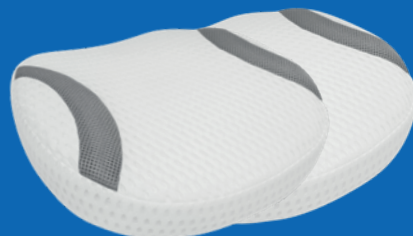

## OFFSET UMBRELLA

Classic and elegant, the Netspa umbrella shelters you from the sun's rays during the day, and offers you a bright atmosphere at night thanks to its clever LEDs integrated into the structure and powered by a solar panel. Diameter 250 cm, base included.

## SEAT CUSHIONS

### NETSPA ERGO SEAT CUSHION

Set of 2 ergonomical seat cushion for all types of spas and pools  
Dim. 39 x 33 x 22 cm

*SP-NCUSH793*

### NETSPA COMFY SEAT CUSHION

Set of 2 comfortable seat cushion for all types of spas and pools  
Dim. 39 x 33 x 22 cm

*SP-NCUSH786*