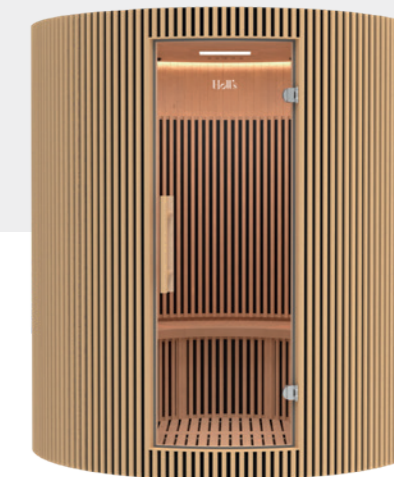

# MOON

A LUXURIOUS SETTING FOR YOUR WELLNESS MOMENTS

Hemlock wood  
first-grade

Rounded  
design

Infrared  
technology

Touch LCD screen  
with Wi-Fi

2 COLORS AVAILABLE

WOOD

BLACK

ROUNDED WALLS

Better wrap-around sensation

DIMENSIONS

**MOON 1**

1 seated place

102 x 102 x 196 cm

Chromotherapy (9 colors)

**MOON 2**

2 seated places

130 x 130 x 196 cm

Chromotherapy (9 colors)

**MOON 4**

4 seated places

180 x 180 x 196 cm

Chromotherapy (9 colors)