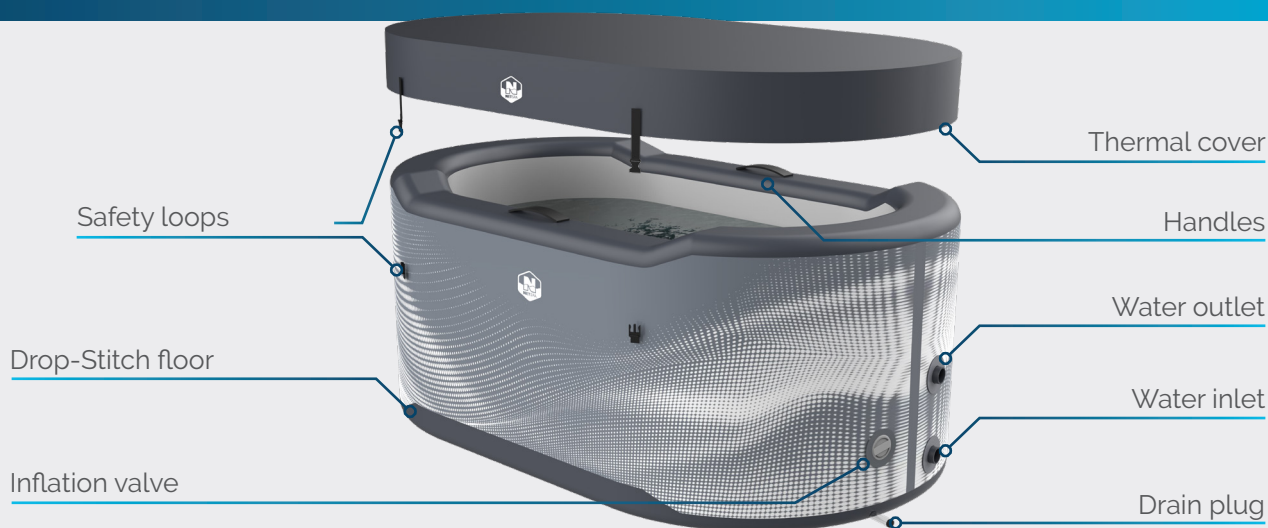

THE ICE BATH REVOLUTION

The Järvi is a Drop-Stitch pool designed for athletes and fitness enthusiasts who want to take ice baths. Thanks to its structure, it is rigid and lightweight, making it easy to transport and store.

Made with high-quality materials, it ensures excellent thermal insulation and stable immersion. Easy to install and maintain, **the Järvi is unique in that it is compatible with both ice cubes for cooling the water and a chiller connection via the D32 mm connection kit.**

The chiller allows the water to be cooled down to 2°C electrically, saving you the need to purchase 50 kg of ice for each bath.

THE BENEFITS:

BODY

- Muscle Recovery
- Reduction of Inflammation
- Improved Circulation
- Pain Relief

MIND

- Stress reduction
- Improved self-confidence
- Improved mood
- Better sleep
- Concentration and mental clarity