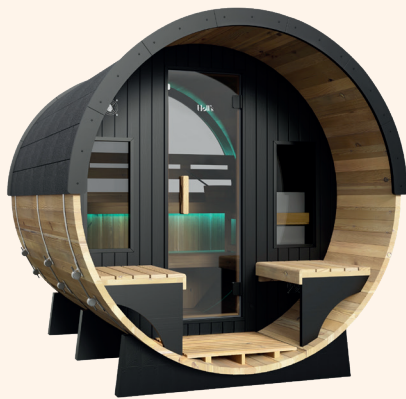

HALF-MOON
rear window

The Barrel tradition, reinvented for well-being.

Designed as a true cocoon of relaxation, this sauna combines natural elegance with thermal performance. Made from thermally treated Canadian spruce, it stands out with its soft lines and rounded shape, designed to promote optimal hot air circulation and even heat distribution. Its double bench with side return offers generous comfort, ideal for extended moments of relaxation.

This sauna is available in two versions: the Lounge model, with its integrated outdoor terrace to extend your relaxation time, and the Classic model, with a clean design and no terrace.

The included Vulkano stove, featuring a double wall, improves safety by reducing the risk of contact with hot surfaces while providing a softer, more enveloping heat for enhanced well-being.

Orphée Lounge

HL-ORPH240L-PK

5 to 6 seated places

L 205 x D 240 x H 215 cm

Electric heater
Vulkano Black 9 kW

Power supply

- Lighting: 220/240 V (4m cable included)
- Heater: 220/240 V or 380/400 V (cable not included)

Orphée

HL-ORPH180-PK

5 to 6 seated places

L 205 x D 180 x H 215 cm

Electric heater
Vulkano Black 9 kW

Power supply

- Lighting: 220/240 V (4m cable included)
- Heater: 220/240 V or 380/400 V (cable not included)