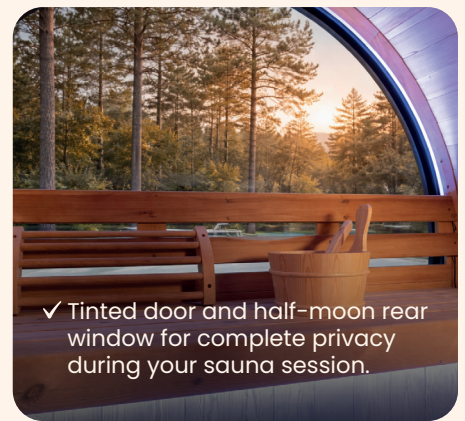

- ✓ Tinted door and half-moon rear window for complete privacy during your sauna session.