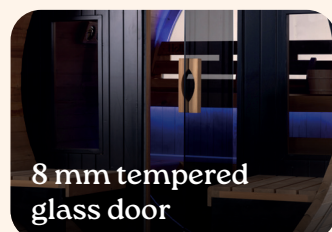

HALF-MOON
rear window

The Barrel tradition, reinvented for well-being.

Designed as a true cocoon of relaxation, this sauna combines natural elegance with thermal performance. Made from thermally treated Canadian spruce, it stands out with its soft lines and rounded shape, designed to promote optimal hot air circulation and even heat distribution. Its double bench with side return offers generous comfort, ideal for extended moments of relaxation.

- ✓ Comfortable interior with double bench.
- ✓ 7-color LED chromotherapy.

www.holls.fr