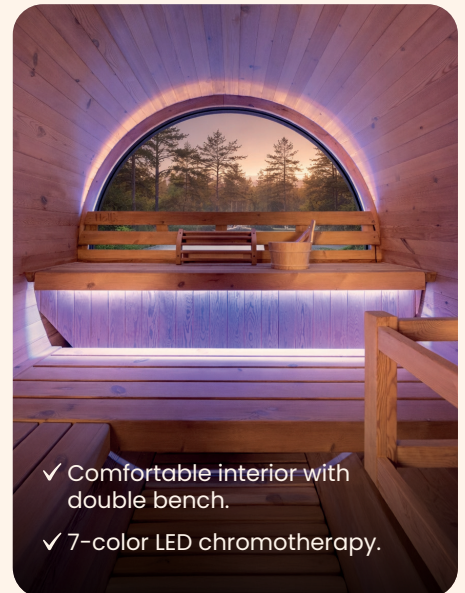

- ✓ Comfortable interior with double bench.
- ✓ 7-color LED chromotherapy.