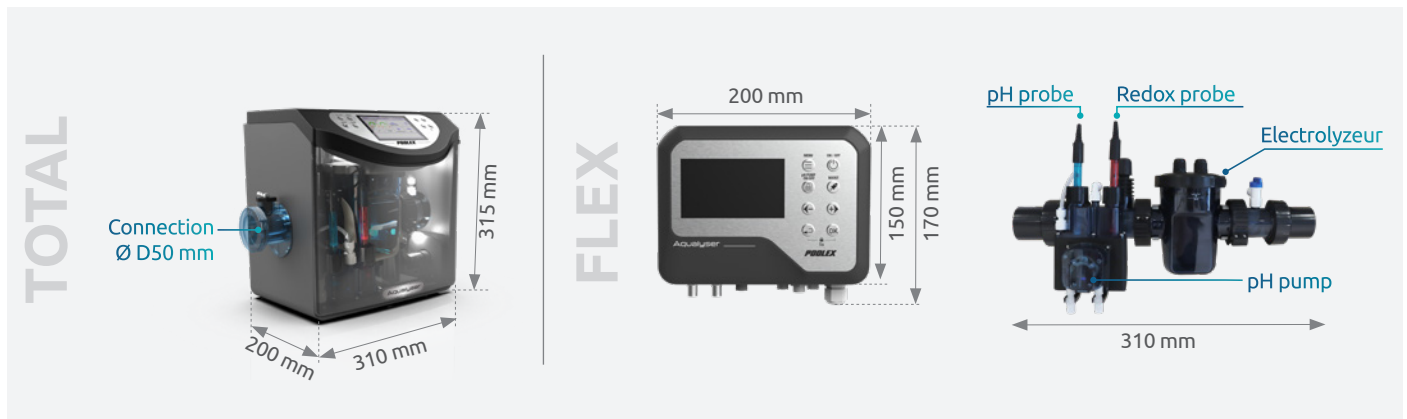

ELECTROLYZER WITH ORP AND pH PROBES & CONTROLS

Aqualyser

The treatment that makes your life easier

This precise system ensures always clean and healthy water with simplified and efficient management. Equipped with a redox probe, it continuously measures the level of disinfectant and automatically adjusts the production of chlorine gas according to the actual needs of the pool. An integrated pH sensor monitors the pH level of the water and regulates the pump to guarantee a perfect balance.

Equipped with a redox probe, this device continuously monitors the level of disinfectant in your pool and automatically adjusts the production of chlorine gas according to the actual needs of the pool. The integrated pH probe constantly monitors the pH level of the water and adjusts the pump to maintain an optimal balance. This system not only guarantees simplified and efficient management of your swimming pool, but it also frees you from the stress linked to daily maintenance, allowing you to fully enjoy your aquatic space effortlessly.

Pool volume (m ³)	< 90m ³
Chlorine production	20g/h max Adjustable (4, 8, 12, 16 & 20 g/h)
Pump flow rate pH-	0,2l/min
Max/standby power	150W / 5W
Connection	D50mm to glue
Polarity reversal	Yes adjustable : 4 / 6 ou 8h
Salinity	From 2700 to 4500 ppm
Probes & sensors	REDOX, pH, t° & flow
Modes	ORP / Timer / Manual / pH minus
Connectivity	WiFi – Poolex APP
Cell circulation pump relay control	Yes (dry contact)
Alarms	In case of error (sound can be deactivated)
Historical	Graphical statement of the main parameters (ORP, pH, Energy, Salt, t°)
PoolTerre	YES to connect to a stake <20 ohms
Analysis chamber	Yes
Guarantee	5 years: case + 10,000h titanium cell