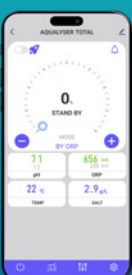

- **Automated control:** Thanks to its integrated pH and redox probes.
- **Compatible with pools up to 90m³:** A cell that produces up to 20g/L depending on the size of the pond.
- **Connected equipment:** Intuitive use and remote control using the Poolex app. Simplified software maintenance and updating thanks to Cloud Poolex and OTA.
- **Flexible installation:** Thanks to its Total & Flex versions, it will easily adapt to your technical room.
- **Modes, automatic and manual:** The device can continue to operate even when the probe needs to be changed, providing greater flexibility and peace of mind with automatic and manual modes.

GUARANTEE

Housing + Cell 10,000h
excluding wearing parts **5 years**

✓ Total

✓ Flex

POOLEX
App

App Store

Google Play

WiFi, Cloud
& OTA