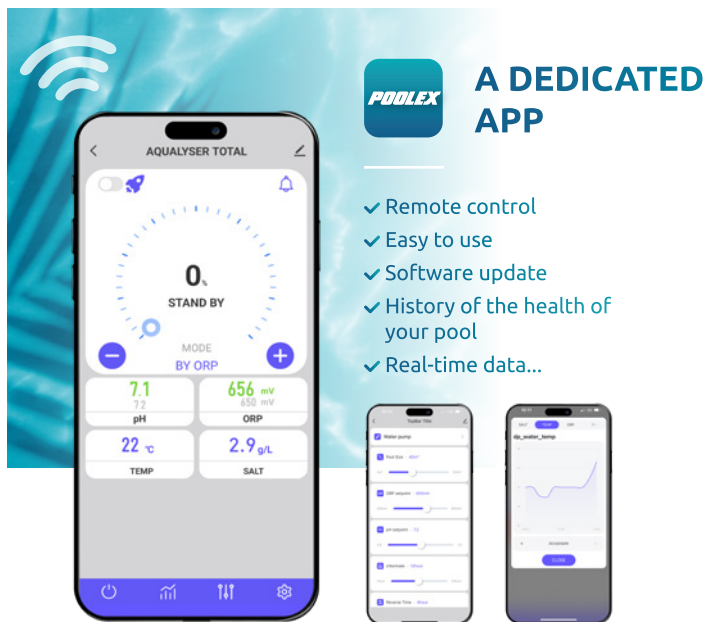

The new generation combined electrolyser transforms the maintenance of your swimming pool into an effortless experience. Imagine enjoying consistently clean, healthy water, without ever worrying about chlorine or pH levels.

Equipped with a redox probe, this device continuously monitors the level of disinfectant in your pool and automatically adjusts the production of chlorine gas according to the actual needs of the pool. The integrated pH probe constantly monitors the pH level of the water and adjusts the pump to maintain an optimal balance. This system not only guarantees simplified and efficient management of your swimming pool, but it also frees you from the stress linked to daily maintenance, allowing you to fully enjoy your aquatic space effortlessly.

Controlling your pool becomes even more accessible thanks to the WiFi connection and the Poolex app, allowing you to manage your pool easily, even remotely.

In addition, Cloud Poolex compatibility allows you to save and synchronize your pool data, providing precise monitoring. The OTA (Over-The-Air) system provides remote software updates, ensuring always optimal operation.

AUTOMATIC AND MANUAL MODES

Automated or manual modes to ensure continuous operation of the electrolyzer, even when the probes are at the end of their life. Control is then taken by production time or during flow detection.

Pool volume (m³)	< 90m³
Chlorine production	20g/h max Adjustable (4, 8, 12, 16 & 20 g/h)
Pump flow rate pH-	0,2l/min
Max/standby power	150W / 5W
Connection	D50mm to glue
Polarity reversal	Yes adjustable : 4 / 6 ou 8h
Salinity	From 2700 to 4500 ppm
Probes & sensors	REDOX, pH, t° & flow
Modes	ORP / Timer / Manual / pH minus
Connectivity	WiFi – Poolex APP
Cell circulation pump relay control	Yes (dry contact)
Alarms	In case of error (sound can be deactivated)
Historical	Graphical statement of the main parameters (ORP, pH, Energy, Salt, t°)
PoolTerre	YES to connect to a stake <20 ohms
Analysis chamber	Yes
Guarantee	5 years: case + 10,000h titanium cell