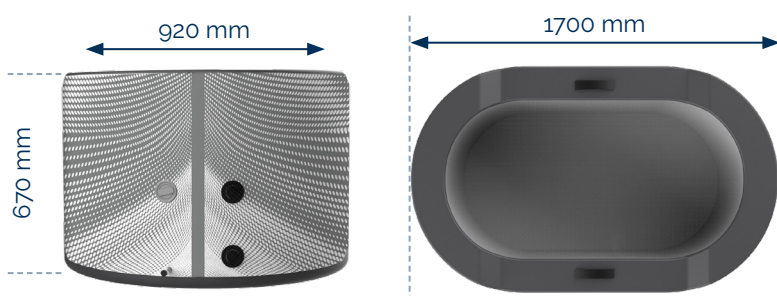

MIND

- Stress reduction
- Improved self-confidence
- Improved mood
- Better sleep
- Concentration and mental clarity

CHILLER COMPATIBLE

Cooling unit

Versatile basin, it can be cooled using ice cubes or a chiller to transform the water into a revitalizing ice bath.

The chiller offers the possibility of electrically cooling the water down to 2°C, thereby saving you the expense of buying 50 kg of ice cubes for each bath. Two versions available: 3 & 5 kW.

COMPACT DIMENSIONS SUITABLE FOR ALL BODY TYPES